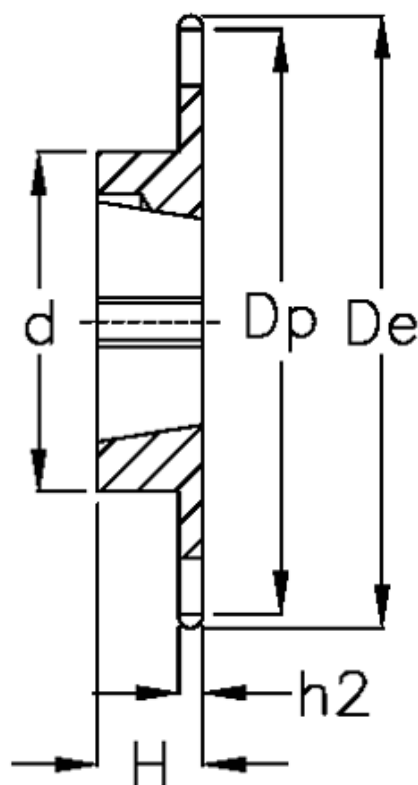

Article number: 616031003026

Description: Taperbored sprocket 06 B-1 Z=26 simplex
for bushing 1210

Measures

C	= 1
d	= 63
De	= 83
Dp	= 79.02
For bush	= 1210
For chain size	= 3/8" x 7/32"
For chain type	= 06 B-1
H	= 25

h1	= 5.3
Material	= Stål
Number of teeth	= 26